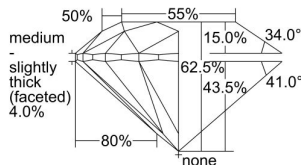

GIA®

FACSIMILE

GIA REPORT 3475414319

Verify this report at GIA.edu

GIA NATURAL DIAMOND DOSSIER®

August 23, 2023
GIA Report Number 3475414319
Shape and Cutting Style ..... Round Brilliant
Measurements ..... 4.30 - 4.34 x 2.70 mm

GRADING RESULTS

Carat Weight ..... 0.31 carat
Color Grade I
Clarity Grade S11
Cut Grade ..... Excellent

ADDITIONAL GRADING INFORMATION

Polish ..... Excellent
Symmetry ..... Excellent
Fluorescence ..... Faint
Clarity Characteristics ..... Cloud, Feather
Inscription(s): GIA 3475414319

PROPORTIONS

Profile to actual proportions

GRADING SCALES

GIA COLOR SCALE	GIA CLARITY SCALE	GIA CUT SCALE
COLOURLESS D	FLAWLESS	EXCELLENT
E	INTERNALLY FLAWLESS	
F	VVS₁	VERY GOOD
G		
H	VS₁	GOOD
I		
J	VS₂	FAIR
K		
L	SI₁	POOR
M		
N	I₁	
O		
P	I₂	
Q		
R	I₃	
S		
T		
U		
V		
W		
X		
Y		
Z