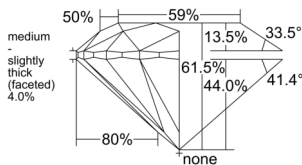

GIA®

FACSIMILE

GIA REPORT 3515435728

Verify this report at gia.edu

GIA NATURAL DIAMOND DOSSIER®

February 14, 2025
GIA Report Number 3515435728
Shape and Cutting Style ..... Round Brilliant
Measurements ..... 4.52 - 4.55 x 2.79 mm

GRADING RESULTS

Carat Weight ..... 0.35 carat
Color Grade ..... K, Faint Brown
Clarity Grade S11
Cut Grade ..... Excellent

ADDITIONAL GRADING INFORMATION

Polish ..... Excellent
Symmetry ..... Excellent
Fluorescence ..... None
Clarity Characteristics ..... Feather, Crystal
Inscription(s): GIA 3515435728

PROPORTIONS

Profile to actual proportions