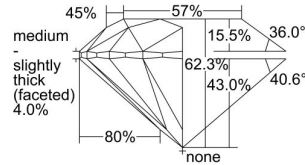

GIA®

FACSIMILE

GIA REPORT 5343343759

Verify this report at GIA.edu

GIA NATURAL DIAMOND DOSSIER®

December 17, 2019
GIA Report Number 5343343759
Shape and Cutting Style ..... Round Brilliant
Measurements ..... 4.26 - 4.29 x 2.66 mm

GRADING RESULTS

Carat Weight ..... 0.30 carat
Color Grade ..... G
Clarity Grade VVS1
Cut Grade ..... Excellent

ADDITIONAL GRADING INFORMATION

Polish ..... Excellent
Symmetry ..... Excellent
Fluorescence ..... Faint
Clarity Characteristics ..... Feather
Inscription(s): GIA 5343343759

PROPORTIONS

Profile to actual proportions

GRADING SCALES

GIA COLOR SCALE	GIA CLARITY SCALE	GIA CUT SCALE	
D	FLAWLESS	EXCELLENT	
E	INTERNALLY FLAWLESS		
F		VVS₁	VERY GOOD
G	VVS₂		
H	VS₁	GOOD	
I	VS₂		
J	SI₁	FAIR	
K	SI₂		
L	I₁	POOR	
M	I₂		
N	I₃		
O			
P			
Q			
R			
S			
T			
U			
V			
W			
X			
Y			
Z