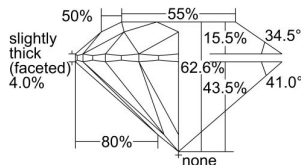

GIA®

FACSIMILE

GIA REPORT 5343907228

Verify this report at GIA.edu

GIA NATURAL DIAMOND DOSSIER®

February 13, 2020
GIA Report Number 5343907228
Shape and Cutting Style ..... Round Brilliant
Measurements ..... 5.64 - 5.68 x 3.55 mm

GRADING RESULTS

Carat Weight ..... 0.70 carat
Color Grade ..... E
Clarity Grade VVS1
Cut Grade ..... Excellent

ADDITIONAL GRADING INFORMATION

Polish ..... Excellent
Symmetry ..... Excellent
Fluorescence ..... Medium Blue
Clarity Characteristics: Cloud, Indented Natural, Surface Graining
Inscription(s): GIA 5343907228

PROPORTIONS

Profile to actual proportions

GRADING SCALES

GIA COLOR SCALE	GIA CLARITY SCALE	GIA CUT SCALE
COLOURLESS	FLAWLESS	EXCELLENT
D	INTERNALLY FLAWLESS	
E	VVS₁	VERY GOOD
F		
G	VVS₂	GOOD
H	VS₁	
I	VS₂	FAIR
J	SI₁	
K	SI₂	POOR
L	I₁	
M	I₂	
N	I₃	
O		
P		
Q		
R		
S		
T		
U		
V		
W		
X		
Y		
Z