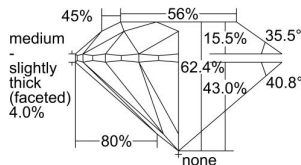

GIA®

FACSIMILE

GIA REPORT 5353351435

Verify this report at GIA.edu

GIA NATURAL DIAMOND DOSSIER®

June 19, 2020
GIA Report Number 5353351435
Shape and Cutting Style ..... Round Brilliant
Measurements ..... 4.30 - 4.33 x 2.70 mm

GRADING RESULTS

Carat Weight ..... 0.31 carat
Color Grade ..... E
Clarity Grade VVS1
Cut Grade ..... Excellent

ADDITIONAL GRADING INFORMATION

Polish ..... Excellent
Symmetry ..... Excellent
Fluorescence ..... None
Clarity Characteristics ..... Feather, Chip
Inscription(s): GIA 5353351435

PROPORTIONS

Profile to actual proportions

GRADING SCALES

GIA COLOR SCALE	GIA CLARITY SCALE	GIA CUT SCALE	
D	FLAWLESS	EXCELLENT	
E	INTERNALLY FLAWLESS		
F		VVS₁	VERY GOOD
G	VVS₂		
H	VS₁	GOOD	
I	VS₂		
J	SI₁	FAIR	
K	SI₂		
L	I₁	POOR	
M	I₂		
N	I₃		
O			
P			
Q			
R			
S			
T			
U			
V			
W			
X			
Y			
Z