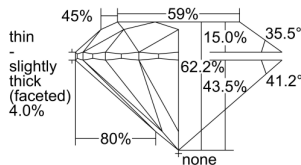

GIA®

FACSIMILE

GIA REPORT 5353668912

Verify this report at GIA.edu

GIA NATURAL DIAMOND DOSSIER®

July 29, 2020
GIA Report Number 5353668912
Shape and Cutting Style ..... Round Brilliant
Measurements ..... 5.36 - 5.39 x 3.34 mm

GRADING RESULTS

Carat Weight ..... 0.60 carat
Color Grade ..... D
Clarity Grade VVS2
Cut Grade ..... Excellent

ADDITIONAL GRADING INFORMATION

Polish ..... Excellent
Symmetry ..... Excellent
Fluorescence ..... None
Clarity Characteristics..... Indented Natural, Cloud, Pinpoint
Inscription(s): GIA 5353668912

PROPORTIONS

Profile to actual proportions