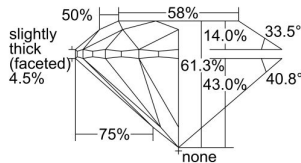

GIA®

FACSIMILE

GIA REPORT 5353709538

Verify this report at GIA.edu

GIA NATURAL DIAMOND DOSSIER®

August 05, 2020
GIA Report Number 5353709538
Shape and Cutting Style ..... Round Brilliant
Measurements ..... 5.09 - 5.13 x 3.13 mm

GRADING RESULTS

Carat Weight ..... 0.51 carat
Color Grade ..... E
Clarity Grade VVS2
Cut Grade ..... Excellent

ADDITIONAL GRADING INFORMATION

Polish ..... Excellent
Symmetry ..... Excellent
Fluorescence ..... Faint
Clarity Characteristics ..... Pinpoint
Inscription(s): GIA 5353709538

PROPORTIONS

Profile to actual proportions

GRADING SCALES

GIA COLOR SCALE

COLORESS	D
	E
	F
	G
	H
	I
	J
NEAR COLORESS	K
	L
FAIN	M
	N
	O
	P
VERY LIGHT	Q
	R
	S
	T
	U
	V
	W
	X
	Y
LIGHT	Z

GIA CLARITY SCALE

FLAWLESS	INTERNAL FLAWLESS	
		FLAWLESS
VERY VERY SLIGHTLY INCLUDED	VVS₁	
	VVS₂	
VERY SLIGHTLY INCLUDED	VS₁	
	VS₂	
SLIGHTLY INCLUDED	SI₁	
	SI₂	
INCLUDED	I₁	
	I₂	
	I₃	

GIA CUT SCALE

EXCELLENT	
	VERY GOOD
GOOD	
FAIR	
POOR