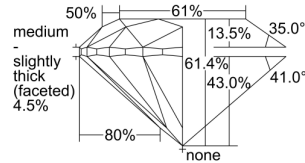

GIA®

FACSIMILE

GIA REPORT 5356627469

Verify this report at GIA.edu

GIA NATURAL DIAMOND DOSSIER®

July 19, 2020
GIA Report Number 5356627469
Shape and Cutting Style ..... Round Brilliant
Measurements ..... 5.17 - 5.20 x 3.18 mm

GRADING RESULTS

Carat Weight ..... 0.53 carat
Color Grade ..... D
Clarity Grade VS2
Cut Grade ..... Excellent

ADDITIONAL GRADING INFORMATION

Polish ..... Excellent
Symmetry ..... Excellent
Fluorescence ..... Faint
Clarity Characteristics ..... Crystal, Cloud
Inscription(s): GIA 5356627469

PROPORTIONS

Profile to actual proportions

GRADING SCALES

GIA COLOR SCALE

COLORLESS	D
	E
	F
	G
	H
	I
	J
NEAR COLORLESS	K
	L
Faint	M
	N
	O
	P
	Q
	R
	S
	T
	U
	V
	W
	X
	Y
Light	Z

GIA CLARITY SCALE

FLAWLESS	VERY VERY SLIGHTLY INCLUDED	VS₁	VS₂	SI₁	SI₂	I₁	I₂	I₃	
									FLAWLESS
INTERNALLY FLAWLESS	VERY SLIGHTLY INCLUDED								

GIA CUT SCALE

EXCELLENT
VERY GOOD
GOOD
FAIR
POOR