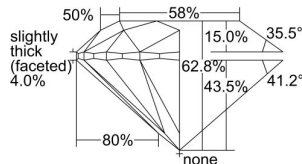

GIA®

FACSIMILE

GIA REPORT 5356687057

Verify this report at GIA.edu

GIA NATURAL DIAMOND DOSSIER®

July 30, 2020
GIA Report Number 5356687057
Shape and Cutting Style ..... Round Brilliant
Measurements ..... 4.69 - 4.73 x 2.96 mm

GRADING RESULTS

Carat Weight ..... 0.41 carat
Color Grade ..... D
Clarity Grade VS1
Cut Grade ..... Excellent

ADDITIONAL GRADING INFORMATION

Polish ..... Excellent
Symmetry ..... Excellent
Fluorescence ..... Faint
Clarity Characteristics ..... Crystal, Pinpoint
Inscription(s): GIA 5356687057

PROPORTIONS

GRADING SCALES

GIA COLOR SCALE

COLORESS	D
	E
	F
	G
	H
	I
	J
NEAR COLORESS	K
	L
FAIN	M
	N
	O
	P
VERY LIGHT	Q
	R
	S
	T
	U
	V
	W
	X
	Y
LIGHT	Z

GIA CLARITY SCALE

VERY VERY SLIGHTLY INCLUDED	FLAWLESS
	INTERNALLY FLAWLESS
VERY SLIGHTLY INCLUDED	VVS₁
	VVS₂
SLIGHTLY INCLUDED	VS₁
	VS₂
INCLUDED	SI₁
	SI₂
	I₁
	I₂
	I₃

GIA CUT SCALE

EXCELLENT
VERY GOOD
GOOD
FAIR
POOR