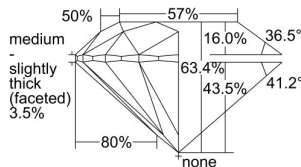

GIA®

FACSIMILE

GIA REPORT 5433618426

Verify this report at GIA.edu

GIA NATURAL DIAMOND DOSSIER®

June 02, 2022
GIA Report Number **5433618426**
Shape and Cutting Style ..... **Round Brilliant**
Measurements ..... **5.23 - 5.27 x 3.33 mm**

GRADING RESULTS

Carat Weight ..... **0.56 carat**
Color Grade ..... **D**
Clarity Grade **VS2**
Cut Grade ..... **Excellent**

ADDITIONAL GRADING INFORMATION

Polish ..... **Excellent**
Symmetry ..... **Excellent**
Fluorescence ..... **None**
Clarity Characteristics..... **Crystal, Cloud**
Inscription(s): **GIA 5433618426**

PROPORTIONS

Profile to actual proportions

GRADING SCALES

GIA COLOR SCALE	GIA CLARITY SCALE	GIA CUT SCALE	
D	FLAWLESS	EXCELLENT	
E	INTERNALLY FLAWLESS		
F		VVS₁	VERY GOOD
G	VVS₂		
H	VS₁	GOOD	
I	VS₂		
J	SI₁	FAIR	
K	SI₂		
L	I₁	POOR	
M	I₂		
N	I₃		
O			
P			
Q			
R			
S			
T			
U			
V			
W			
X			
Y			
Z