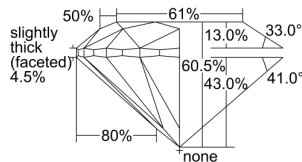

GIA®

FACSIMILE

GIA REPORT

5476634842

Verify this report at GIA.edu

GIA NATURAL DIAMOND DOSSIER®

September 21, 2023
GIA Report Number 5476634842
Shape and Cutting Style ..... Round Brilliant
Measurements ..... 4.76 - 4.80 x 2.89 mm

GRADING RESULTS

Carat Weight ..... 0.41 carat
Color Grade ..... D
Clarity Grade VVS1
Cut Grade ..... Excellent

ADDITIONAL GRADING INFORMATION

Polish ..... Excellent
Symmetry ..... Excellent
Fluorescence ..... Strong Blue
Clarity Characteristics ..... Pinpoint
Inscription(s): GIA 5476634842

PROPORTIONS

Profile to actual proportions

GRADING SCALES

GIA COLOR SCALE

COLORLESS	D
	E
	F
	G
	H
	I
	J
NEAR COLORLESS	K
	L
Faint	M
	N
	O
	P
	Q
	R
	S
	T
	U
	V
	W
	X
	Y
Light	Z

GIA CLARITY SCALE

FLAWLESS	INTERNAL FLAWLESS	
		FLAWLESS
VERY VERY SLIGHTLY INCLUDED	VVS₁	
	VVS₂	
VERY SLIGHTLY INCLUDED	VS₁	
	VS₂	
SLIGHTLY INCLUDED	SI₁	
	SI₂	
INCLUDED	I₁	
	I₂	
	I₃	

GIA CUT SCALE

EXCELLENT
VERY GOOD
GOOD
FAIR
POOR