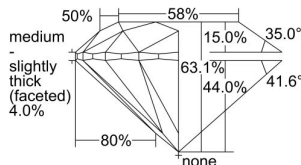

GIA®

FACSIMILE

GIA REPORT

5493846313

Verify this report at GIA.edu

GIA NATURAL DIAMOND DOSSIER®

July 04, 2024
GIA Report Number **5493846313**
Shape and Cutting Style ..... **Round Brilliant**
Measurements ..... **5.06 - 5.10 x 3.20 mm**

GRADING RESULTS

Carat Weight ..... **0.51 carat**
Color Grade ..... **D**
Clarity Grade **VS1**
Cut Grade ..... **Excellent**

ADDITIONAL GRADING INFORMATION

Polish ..... **Excellent**
Symmetry ..... **Excellent**
Fluorescence ..... **Strong Blue**
Clarity Characteristics ..... **Crystal, Cloud**
Inscription(s): **GIA 5493846313**

PROPORTIONS

Profile to actual proportions

GRADING SCALES

GIA COLOR SCALE

COLORESS	D
	E
	F
	G
	H
	I
	J
NEAR COLORESS	K
	L
FANIT	M
	N
	O
	P
VERY LIGHT	Q
	R
	S
	T
	U
	V
	W
	X
	Y
LIGHT	Z

GIA CLARITY SCALE

VERY VERY SLIGHTLY INCLUDED	FLAWLESS
	INTERNALLY FLAWLESS
VERY SLIGHTLY INCLUDED	VVS₁
	VVS₂
SLIGHTLY INCLUDED	VS₁
	VS₂
INCLUDED	SI₁
	SI₂
	I₁
	I₂
	I₃

GIA CUT SCALE

EXCELLENT
VERY GOOD
GOOD
FAIR
POOR