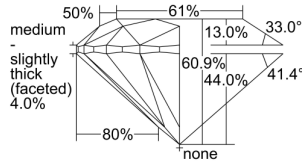

GIA®

FACSIMILE

GIA REPORT 6214027925

Verify this report at GIA.edu

GIA NATURAL DIAMOND DOSSIER®

July 06, 2020
GIA Report Number 6214027925
Shape and Cutting Style ..... Round Brilliant
Measurements ..... 5.41 - 5.45 x 3.31 mm

GRADING RESULTS

Carat Weight ..... 0.60 carat
Color Grade ..... D
Clarity Grade VS1
Cut Grade ..... Excellent

ADDITIONAL GRADING INFORMATION

Polish ..... Excellent
Symmetry ..... Excellent
Fluorescence ..... None
Clarity Characteristics..... Crystal, Cloud, Needle, Pinpoint
Inspection(s): GIA 6214027925

PROPORTIONS

Profile to actual proportions