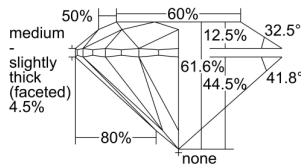

GIA®

FACSIMILE

GIA REPORT 6351540722

Verify this report at GIA.edu

GIA NATURAL DIAMOND DOSSIER®

July 09, 2020
GIA Report Number 6351540722
Shape and Cutting Style ..... Round Brilliant
Measurements ..... 5.07 - 5.12 x 3.14 mm

GRADING RESULTS

Carat Weight ..... 0.50 carat
Color Grade ..... D
Clarity Grade VS1
Cut Grade ..... Excellent

ADDITIONAL GRADING INFORMATION

Polish ..... Excellent
Symmetry ..... Very Good
Fluorescence ..... Medium Blue
Clarity Characteristics..Crystal, Cloud, Pinpoint, Indented Natural
Inscription(s): GIA 6351540722

PROPORTIONS

Profile to actual proportions

GRADING SCALES

GIA COLOR SCALE	GIA CLARITY SCALE	GIA CUT SCALE	
D	FLAWLESS	EXCELLENT	
E	INTERNALLY FLAWLESS		
F		VVS₁	VERY GOOD
G	VVS₂		
H	VS₁	GOOD	
I	VS₂		
J	SI₁	FAIR	
K	SI₂		
L	I₁	POOR	
M			
N			
O	I₂		
P			
Q			
R	I₃		
S			
T			
U			
V			
W			
X			
Y			
Z