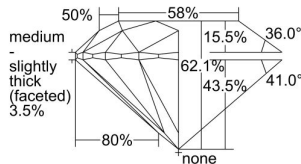

GIA®

FACSIMILE

GIA REPORT 6351748307

Verify this report at GIA.edu

GIA NATURAL DIAMOND DOSSIER®

August 14, 2020
GIA Report Number **6351748307**
Shape and Cutting Style ..... **Round Brilliant**
Measurements ..... **5.06 - 5.10 x 3.16 mm**

GRADING RESULTS

Carat Weight ..... **0.50 carat**
Color Grade ..... **D**
Clarity Grade **VS1**
Cut Grade ..... **Excellent**

ADDITIONAL GRADING INFORMATION

Polish ..... **Excellent**
Symmetry ..... **Excellent**
Fluorescence ..... **Medium Blue**
Clarity Characteristics..... **Crystal, Pinpoint**
Inscription(s): **GIA 6351748307**

PROPORTIONS

Profile to actual proportions

GRADING SCALES

GIA COLOR SCALE	GIA CLARITY SCALE	GIA CUT SCALE	
D	FLAWLESS	EXCELLENT	
E	INTERNALLY FLAWLESS		
F		VVS₁	VERY GOOD
G	VVS₂		
H	VS₁	GOOD	
I	VS₂		
J	SI₁	FAIR	
K	SI₂		
L	I₁	POOR	
M	I₂		
N	I₃		
O			
P			
Q			
R			
S			
T			
U			
V			
W			
X			
Y			
Z