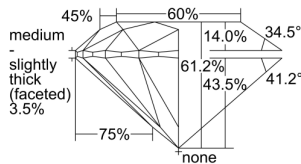

GIA®

FACSIMILE

GIA REPORT 6352538787

Verify this report at GIA.edu

GIA NATURAL DIAMOND DOSSIER®

July 07, 2020
GIA Report Number 6352538787
Shape and Cutting Style ..... Round Brilliant
Measurements ..... 4.29 - 4.32 x 2.64 mm

GRADING RESULTS

Carat Weight ..... 0.30 carat
Color Grade ..... D
Clarity Grade VVS1
Cut Grade ..... Excellent

ADDITIONAL GRADING INFORMATION

Polish ..... Excellent
Symmetry ..... Excellent
Fluorescence ..... None
Clarity Characteristics ..... Pinpoint, Feather
Inscription(s): GIA 6352538787

PROPORTIONS

Profile to actual proportions

GRADING SCALES

GIA COLOR SCALE	GIA CLARITY SCALE	GIA CUT SCALE
D	FLAWLESS	EXCELLENT
E	FLAWLESS	
F	INTERNALLY FLAWLESS	VERY GOOD
G	FLAWLESS	
H	VVS₁	GOOD
I	VVS₂	
J	VS₁	FAIR
K	VS₂	
L	SI₁	POOR
M	SI₂	
N	I₁	
O	I₂	
P	I₃	
Q		
R		
S		
T		
U		
V		
W		
X		
Y		
Z