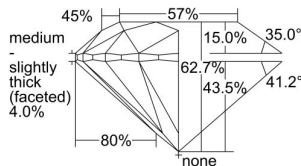

GIA®

FACSIMILE

GIA REPORT 6352632346

Verify this report at GIA.edu

GIA NATURAL DIAMOND DOSSIER®

July 20, 2020
GIA Report Number 6352632346
Shape and Cutting Style ..... Round Brilliant
Measurements ..... 5.23 - 5.27 x 3.29 mm

GRADING RESULTS

Carat Weight ..... 0.56 carat
Color Grade ..... D
Clarity Grade ..... Internally Flawless
Cut Grade ..... Excellent

ADDITIONAL GRADING INFORMATION

Polish ..... Excellent
Symmetry ..... Excellent
Fluorescence ..... Strong Blue
Clarity Characteristics..... Minor Details of Polish
Inscription(s): GIA 6352632346

PROPORTIONS

Profile to actual proportions