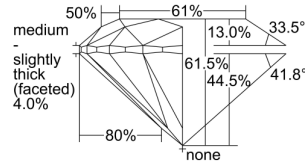

GIA®

FACSIMILE

GIA REPORT 6352779842

Verify this report at GIA.edu

GIA NATURAL DIAMOND DOSSIER®

August 19, 2020
GIA Report Number 6352779842
Shape and Cutting Style ..... Round Brilliant
Measurements ..... 5.11 - 5.15 x 3.16 mm

GRADING RESULTS

Carat Weight ..... 0.51 carat
Color Grade ..... D
Clarity Grade VVS1
Cut Grade ..... Excellent

ADDITIONAL GRADING INFORMATION

Polish ..... Excellent
Symmetry ..... Excellent
Fluorescence ..... Strong Blue
Clarity Characteristics ..... Pinpoint
Inscription(s): GIA 6352779842

PROPORTIONS

Profile to actual proportions

GRADING SCALES

GIA COLOR SCALE	GIA CLARITY SCALE	GIA CUT SCALE	
D	FLAWLESS	EXCELLENT	
E	INTERNALLY FLAWLESS		
F		VVS₁	VERY GOOD
G	VVS₂		
H	VS₁	GOOD	
I	VS₂		
J	SI₁	FAIR	
K	SI₂		
L	I₁	POOR	
M			
N			
O	I₂		
P			
Q			
R	I₃		
S			
T			
U			
V			
W			
X			
Y			
Z