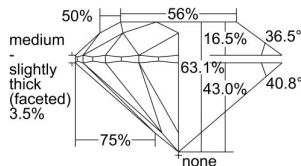

GIA®

FACSIMILE

GIA REPORT 6355493021

Verify this report at GIA.edu

GIA NATURAL DIAMOND DOSSIER®

July 01, 2020
GIA Report Number 6355493021
Shape and Cutting Style ..... Round Brilliant
Measurements ..... 4.87 - 4.92 x 3.09 mm

GRADING RESULTS

Carat Weight ..... 0.46 carat
Color Grade ..... H
Clarity Grade VVS1
Cut Grade ..... Excellent

ADDITIONAL GRADING INFORMATION

Polish ..... Excellent
Symmetry ..... Excellent
Fluorescence ..... None
Clarity Characteristics..... Pinpoint, Manufacturing Remnant
Inscription(s): GIA 6355493021

PROPORTIONS

Profile to actual proportions

GRADING SCALES

GIA COLOR SCALE	GIA CLARITY SCALE	GIA CUT SCALE	
D	FLAWLESS	EXCELLENT	
E	INTERNALLY FLAWLESS		
F		VVS₁	VERY GOOD
G	VVS₂		
H	VS₁	GOOD	
I	VS₂		
J	SI₁	FAIR	
K	SI₂		
L	I₁	POOR	
M			
N			
O	I₂		
P			
Q	I₃		
R			
S			
T			
U			
V			
W			
X			
Y			
Z