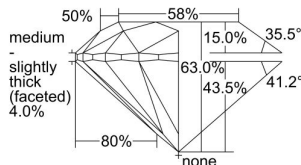

GIA®

FACSIMILE

GIA REPORT 6402917558

Verify this report at GIA.edu

GIA NATURAL DIAMOND DOSSIER®

December 13, 2021
GIA Report Number **6402917558**
Shape and Cutting Style ..... **Round Brilliant**
Measurements ..... **5.16 - 5.18 x 3.25 mm**

GRADING RESULTS

Carat Weight ..... **0.53 carat**
Color Grade ..... **H**
Clarity Grade **S11**
Cut Grade ..... **Excellent**

ADDITIONAL GRADING INFORMATION

Polish ..... **Excellent**
Symmetry ..... **Excellent**
Fluorescence ..... **Faint**
Clarity Characteristics ..... **Cloud, Crystal, Feather**
Inspection(s): **GIA 6402917558**

PROPORTIONS

Profile to actual proportions

GRADING SCALES

GIA COLOR SCALE	GIA CLARITY SCALE	GIA CUT SCALE	
D	FLAWLESS	EXCELLENT	
E	INTERNALLY FLAWLESS		
F		VVS₁	VERY GOOD
G	VVS₂		
H	VS₁	GOOD	
I	VS₂		
J	S1₁	FAIR	
K	S1₂		
L	I₁	POOR	
M	I₂		
N	I₃		
O			
P			
Q			
R			
S			
T			
U			
V			
W			
X			
Y			
Z