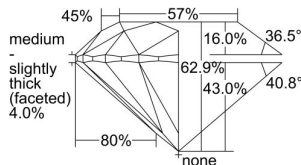

GIA®

FACSIMILE

GIA REPORT 6405068386

Verify this report at GIA.edu

GIA NATURAL DIAMOND DOSSIER®

August 26, 2021
GIA Report Number **6405068386**
Shape and Cutting Style ..... **Round Brilliant**
Measurements ..... **4.22 - 4.27 x 2.67 mm**

GRADING RESULTS

Carat Weight ..... **0.30 carat**
Color Grade ..... **E**
Clarity Grade **S11**
Cut Grade ..... **Very Good**

ADDITIONAL GRADING INFORMATION

Polish ..... **Excellent**
Symmetry ..... **Very Good**
Fluorescence ..... **None**
Clarity Characteristics ..... **Crystal**
Inscription(s): **GIA 6405068386**

PROPORTIONS

Profile to actual proportions

GRADING SCALES

GIA COLOR SCALE

COLOREDNESS	D
	E
	F
	G
	H
	I
	J
NEAR COLORLESS	K
	L
FAIN	M
	N
	O
	P
VERY LIGHT	R
	S
	T
	U
	V
LIGHT	W
	X
	Y
	Z

GIA CLARITY SCALE

VERY VERY SLIGHTLY INCLUDED	FLAWLESS
	INTERNALLY FLAWLESS
VERY SLIGHTLY INCLUDED	VVS₁
	VVS₂
SLIGHTLY INCLUDED	VS₁
	VS₂
INCLUDED	I₁
	I₂
	I₃

GIA CUT SCALE

EXCELLENT
VERY GOOD
GOOD
FAIR
POOR