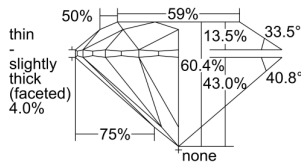

GIA®

FACSIMILE

GIA REPORT 6411057832

Verify this report at GIA.edu

GIA NATURAL DIAMOND DOSSIER®

October 28, 2021
GIA Report Number 6411057832
Shape and Cutting Style ..... Round Brilliant
Measurements ..... 5.14 - 5.18 x 3.12 mm

GRADING RESULTS

Carat Weight ..... 0.51 carat
Color Grade ..... F
Clarity Grade SI2
Cut Grade ..... Excellent

ADDITIONAL GRADING INFORMATION

Polish ..... Excellent
Symmetry ..... Excellent
Fluorescence ..... None
Clarity Characteristics..... Crystal, Cloud, Feather
Inscription(s): GIA 6411057832

PROPORTIONS

Profile to actual proportions

GRADING SCALES

GIA COLOR SCALE	GIA CLARITY SCALE	GIA CUT SCALE	
D	FLAWLESS	EXCELLENT	
E	INTERNALLY FLAWLESS		
F		VVS₁	VERY GOOD
G	VVS₂		
H	VS₁	GOOD	
I	VS₂		
J	SI₁	FAIR	
K	SI₂		
L	I₁	POOR	
M	I₂		
N	I₃		
O			
P			
Q			
R			
S			
T			
U			
V			
W			
X			
Y			
Z