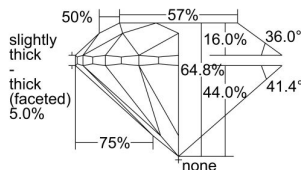

GIA®

FACSIMILE

GIA REPORT 6412972558

Verify this report at GIA.edu

GIA NATURAL DIAMOND DOSSIER®

February 07, 2022
GIA Report Number 6412972558
Shape and Cutting Style ..... Round Brilliant
Measurements ..... 4.14 - 4.20 x 2.71 mm

GRADING RESULTS

Carat Weight ..... 0.30 carat
Color Grade ..... D
Clarity Grade S11
Cut Grade ..... Very Good

ADDITIONAL GRADING INFORMATION

Polish ..... Excellent
Symmetry ..... Very Good
Fluorescence ..... None
Clarity Characteristics ..... Crystal
Inscription(s): GIA 6412972558

PROPORTIONS

Profile to actual proportions