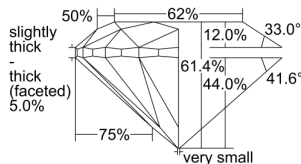

GIA®

FACSIMILE

GIA REPORT 6422260449

Verify this report at GIA.edu

GIA NATURAL DIAMOND DOSSIER®

February 07, 2022
GIA Report Number **6422260449**
Shape and Cutting Style ..... **Round Brilliant**
Measurements ..... **4.26 - 4.28 x 2.62 mm**

GRADING RESULTS

Carat Weight ..... **0.30 carat**
Color Grade ..... **F**
Clarity Grade **S12**
Cut Grade ..... **Very Good**

ADDITIONAL GRADING INFORMATION

Polish ..... **Excellent**
Symmetry ..... **Excellent**
Fluorescence ..... **None**
Clarity Characteristics ..... **Cloud**
Inscription(s): **GIA 6422260449**

PROPORTIONS

Profile to actual proportions

GRADING SCALES

GIA COLOR SCALE	GIA CLARITY SCALE	GIA CUT SCALE	
D	FLAWLESS	EXCELLENT	
E	INTERNALLY FLAWLESS		
F		VVS₁	VERY GOOD
G	VVS₂		
H	VS₁	GOOD	
I	VS₂		
J	S1₁	FAIR	
K	S1₂		
L	I₁	POOR	
M	I₂		
N	I₃		
O			
P			
Q			
R			
S			
T			
U			
V			
W			
X			
Y			
Z