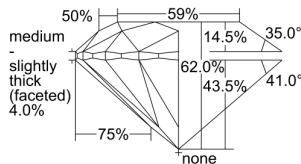

GIA®

FACSIMILE

GIA REPORT 6431609542

Verify this report at GIA.edu

GIA NATURAL DIAMOND DOSSIER®

June 03, 2022
GIA Report Number 6431609542
Shape and Cutting Style ..... Round Brilliant
Measurements ..... 5.63 - 5.69 x 3.51 mm

GRADING RESULTS

Carat Weight ..... 0.70 carat
Color Grade ..... F
Clarity Grade S11
Cut Grade ..... Excellent

ADDITIONAL GRADING INFORMATION

Polish ..... Excellent
Symmetry ..... Very Good
Fluorescence ..... Faint
Clarity Characteristics ..... Crystal, Feather
Inscription(s): GIA 6431609542

PROPORTIONS

Profile to actual proportions