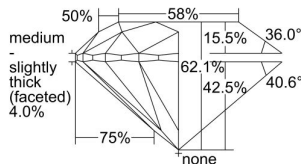

GIA®

FACSIMILE

GIA REPORT 6431679572

Verify this report at GIA.edu

GIA NATURAL DIAMOND DOSSIER®

June 10, 2022
GIA Report Number **6431679572**
Shape and Cutting Style ..... **Round Brilliant**
Measurements ..... **5.14 - 5.17 x 3.20 mm**

GRADING RESULTS

Carat Weight ..... **0.53 carat**
Color Grade ..... **I**
Clarity Grade **S11**
Cut Grade ..... **Excellent**

ADDITIONAL GRADING INFORMATION

Polish ..... **Excellent**
Symmetry ..... **Excellent**
Fluorescence ..... **None**
Clarity Characteristics..... **Cloud, Crystal, Feather**
Inscription(s): **GIA 6431679572**

PROPORTIONS

Profile to actual proportions

GRADING SCALES

GIA COLOR SCALE	GIA CLARITY SCALE	GIA CUT SCALE	
D	FLAWLESS	EXCELLENT	
E	INTERNALLY FLAWLESS		
F		VVS₁	VERY GOOD
G	VVS₂		
H	VS₁	GOOD	
I	VS₂		
J	S1₁	FAIR	
K	S1₂		
L	I₁	POOR	
M	I₂		
N	I₃		
O			
P			
Q			
R			
S			
T			
U			
V			
W			
X			
Y			
Z