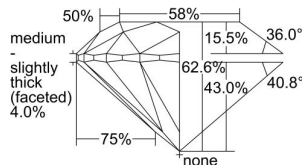

GIA®

FACSIMILE

GIA REPORT

6431684886

Verify this report at GIA.edu

GIA NATURAL DIAMOND DOSSIER®

June 09, 2022
GIA Report Number **6431684886**
Shape and Cutting Style ..... **Round Brilliant**
Measurements ..... **5.01 - 5.05 x 3.15 mm**

GRADING RESULTS

Carat Weight ..... **0.50 carat**
Color Grade ..... **G**
Clarity Grade **VS2**
Cut Grade ..... **Excellent**

ADDITIONAL GRADING INFORMATION

Polish ..... **Excellent**
Symmetry ..... **Excellent**
Fluorescence ..... **None**
Clarity Characteristics ..... **Crystal, Cloud**
Inscription(s): **GIA 6431684886**

PROPORTIONS

Profile to actual proportions

GRADING SCALES

GIA COLOR SCALE

COLOURESS	D
	E
	F
	G
	H
	I
	J
NEAR COLOURESS	K
	L
FAIN	M
	N
	O
	P
VERY LIGHT	Q
	R
	S
	T
	U
	V
	W
	X
	Y
LIGHT	Z

GIA CLARITY SCALE

VERY VERY SLIGHTLY INCLUDED	FLAWLESS
	INTERNALLY FLAWLESS
VERY SLIGHTLY INCLUDED	VVS₁
	VVS₂
SLIGHTLY INCLUDED	VS₁
	VS₂
INCLUDED	SI₁
	SI₂
	I₁
	I₂
	I₃

GIA CUT SCALE

EXCELLENT
VERY GOOD
GOOD
FAIR
POOR