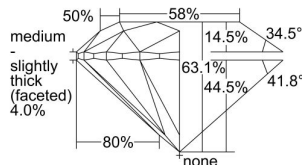

GIA®

FACSIMILE

GIA REPORT

6435433138

Verify this report at GIA.edu

GIA NATURAL DIAMOND DOSSIER®

May 17, 2022
GIA Report Number **6435433138**
Shape and Cutting Style ..... **Round Brilliant**
Measurements ..... **5.08 - 5.10 x 3.21 mm**

GRADING RESULTS

Carat Weight ..... **0.51 carat**
Color Grade ..... **G**
Clarity Grade **VS1**
Cut Grade ..... **Excellent**

ADDITIONAL GRADING INFORMATION

Polish ..... **Excellent**
Symmetry ..... **Excellent**
Fluorescence ..... **None**
Clarity Characteristics..... **Cloud, Crystal, Pinpoint**
Inscription(s): **GIA 6435433138**

PROPORTIONS

Profile to actual proportions

GRADING SCALES

GIA COLOR SCALE

COLORLESS	D
	E
	F
	G
	H
	I
	J
NEAR COLORLESS	K
	L
	M
	N
	O
	P
	Q
	R
	S
	T
	U
	V
	W
	X
	Y
	Z

GIA CLARITY SCALE

FLAWLESS	VERY VERY SLIGHTLY INCLUDED	VVS₁	
			VVS₂
INTERNALLY FLAWLESS	VERY SLIGHTLY INCLUDED	VS₁	
		VS₂	
SLIGHTLY INCLUDED	INCLUDED	SI₁	
		SI₂	
INCLUDED		I₁	
		I₂	
		I₃	

GIA CUT SCALE

EXCELLENT
VERY GOOD
GOOD
FAIR
POOR