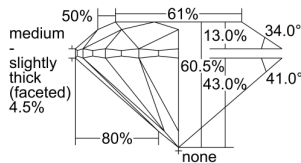

GIA®

FACSIMILE

GIA REPORT 6462265066

Verify this report at GIA.edu

GIA NATURAL DIAMOND DOSSIER®

April 09, 2023
GIA Report Number 6462265066
Shape and Cutting Style ..... Round Brilliant
Measurements ..... 6.18 - 6.22 x 3.75 mm

GRADING RESULTS

Carat Weight ..... 0.90 carat
Color Grade I
Clarity Grade S11
Cut Grade ..... Excellent

ADDITIONAL GRADING INFORMATION

Polish ..... Excellent
Symmetry ..... Excellent
Fluorescence ..... Strong Blue
Clarity Characteristics ..... Crystal, Feather
Inscription(s): GIA 6462265066

PROPORTIONS

Profile to actual proportions

GRADING SCALES

GIA COLOR SCALE	GIA CLARITY SCALE	GIA CUT SCALE	
D	FLAWLESS	EXCELLENT	
E	INTERNALLY FLAWLESS		
F		VVS₁	VERY GOOD
G	VVS₂		
H	VS₁	GOOD	
I	VS₂		
J	S1₁	FAIR	
K	S1₂		
L	I₁	POOR	
M	I₂		
N	I₃		
O			
P			
Q			
R			
S			
T			
U			
V			
W			
X			
Y			
Z