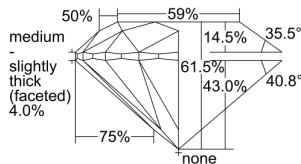

GIA®

FACSIMILE

GIA REPORT 6475182961

Verify this report at GIA.edu

GIA NATURAL DIAMOND DOSSIER®

July 24, 2023
GIA Report Number 6475182961
Shape and Cutting Style ..... Round Brilliant
Measurements ..... 4.69 - 4.73 x 2.90 mm

GRADING RESULTS

Carat Weight ..... 0.40 carat
Color Grade ..... E
Clarity Grade VVS2
Cut Grade ..... Excellent

ADDITIONAL GRADING INFORMATION

Polish ..... Excellent
Symmetry ..... Excellent
Fluorescence ..... Medium Blue
Clarity Characteristics ..... Pinpoint, Internal Graining
Inscription(s): GIA 6475182961

PROPORTIONS

Profile to actual proportions

GRADING SCALES

GIA COLOR SCALE	GIA CLARITY SCALE	GIA CUT SCALE	
D	FLAWLESS	EXCELLENT	
E	INTERNALLY FLAWLESS		
F		VVS₁	VERY GOOD
G	VVS₂		
H	VS₁	GOOD	
I	VS₂		
J	SI₁	FAIR	
K	SI₂		
L	I₁	POOR	
M	I₂		
N	I₃		
O			
P			
Q			
R			
S			
T			
U			
V			
W			
X			
Y			
Z