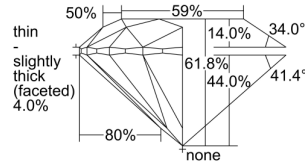

GIA®

FACSIMILE

GIA REPORT 6492607696

Verify this report at GIA.edu

GIA NATURAL DIAMOND DOSSIER®

June 10, 2024
GIA Report Number **6492607696**
Shape and Cutting Style ..... **Round Brilliant**
Measurements ..... **4.29 - 4.31 x 2.66 mm**

GRADING RESULTS

Carat Weight ..... **0.30 carat**
Color Grade ..... **D**
Clarity Grade **S11**
Cut Grade ..... **Excellent**

ADDITIONAL GRADING INFORMATION

Polish ..... **Excellent**
Symmetry ..... **Excellent**
Fluorescence ..... **None**
Clarity Characteristics ..... **Crystal, Cloud**
Inscription(s): **GIA 6492607696**

PROPORTIONS

Profile to actual proportions

GRADING SCALES

GIA COLOR SCALE	GIA CLARITY SCALE	GIA CUT SCALE
D	FLAWLESS	EXCELLENT
E	FLAWLESS	
F	INTERNALLY FLAWLESS	VERY GOOD
G	FLAWLESS	
H	VVS₁	GOOD
I	VVS₂	
J	VS₁	FAIR
K	VS₂	
L	S1₁	POOR
M	S1₂	
N	I₁	
O	I₂	
P	I₃	
Q		
R		
S		
T		
U		
V		
W		
X		
Y		
Z