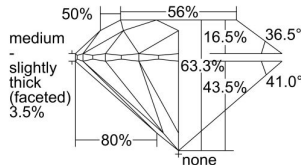

GIA®

FACSIMILE

GIA REPORT 6492629517

Verify this report at GIA.edu

GIA NATURAL DIAMOND DOSSIER®

June 12, 2024
GIA Report Number **6492629517**
Shape and Cutting Style ..... **Round Brilliant**
Measurements ..... **4.23 - 4.26 x 2.69 mm**

GRADING RESULTS

Carat Weight ..... **0.30 carat**
Color Grade ..... **K**
Clarity Grade **S11**
Cut Grade ..... **Excellent**

ADDITIONAL GRADING INFORMATION

Polish ..... **Excellent**
Symmetry ..... **Excellent**
Fluorescence ..... **None**
Clarity Characteristics ..... **Cloud, Crystal**
Inscription(s): **GIA 6492629517**

PROPORTIONS

Profile to actual proportions

GRADING SCALES

GIA COLOR SCALE	GIA CLARITY SCALE	GIA CUT SCALE	
D	FLAWLESS	EXCELLENT	
E	INTERNALLY FLAWLESS		
F		VVS₁	VERY GOOD
G	VVS₂		
H	VS₁	GOOD	
I	VS₂		
J	S1₁	FAIR	
K	S1₂		
L	I₁	POOR	
M	I₂		
N	I₃		
O			
P			
Q			
R			
S			
T			
U			
V			
W			
X			
Y			
Z