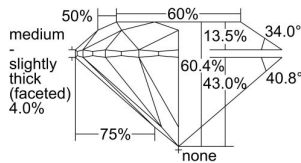

GIA®

FACSIMILE

GIA REPORT 6495928915

Verify this report at GIA.edu

GIA NATURAL DIAMOND DOSSIER®

July 15, 2024
GIA Report Number 6495928915
Shape and Cutting Style ..... Round Brilliant
Measurements ..... 4.31 - 4.33 x 2.61 mm

GRADING RESULTS

Carat Weight ..... 0.30 carat
Color Grade ..... K, Faint Brown
Clarity Grade S11
Cut Grade ..... Excellent

ADDITIONAL GRADING INFORMATION

Polish ..... Excellent
Symmetry ..... Excellent
Fluorescence ..... None
Clarity Characteristics ..... Cloud, Feather
Inscription(s): GIA 6495928915

PROPORTIONS

Profile to actual proportions