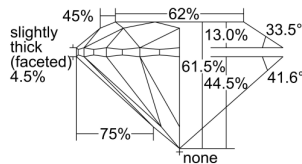

GIA®

FACSIMILE

GIA REPORT

7326316216

Verify this report at GIA.edu

GIA NATURAL DIAMOND DOSSIER®

March 26, 2019

GIA Report Number 7326316216

Shape and Cutting Style ..... Round Brilliant

Measurements ..... 4.40 - 4.44 x 2.72 mm

GRADING RESULTS

Carat Weight ..... 0.33 carat

Color Grade ..... G

Clarity Grade ..... Internally Flawless

Cut Grade ..... Excellent

ADDITIONAL GRADING INFORMATION

Polish ..... Excellent

Symmetry ..... Excellent

Fluorescence ..... Medium Blue

Clarity Characteristics..... Minor Details of Polish

Inspection(s): GIA 7326316216

PROPORTIONS

Profile to actual proportions

GRADING SCALES

GIA COLOR SCALE

COLOURESS	D
	E
	F
	G
	H
	I
	J
NEAR COLOURESS	K
	L
FAIN	M
	N
	O
	P
	Q
	R
	S
	T
	U
	V
	W
	X
	Y
LIGHT	Z

GIA CLARITY SCALE

	FLAWLESS
	INTERNALLY FLAWLESS
VERY VERY SLIGHTLY INCLUDED	VVS₁
	VVS₂
VERY SLIGHTLY INCLUDED	VS₁
	VS₂
SLIGHTLY INCLUDED	SI₁
	SI₂
INCLUDED	I₁
	I₂
	I₃

GIA CUT SCALE

	EXCELLENT
	VERY GOOD
	GOOD
	FAIR
	POOR