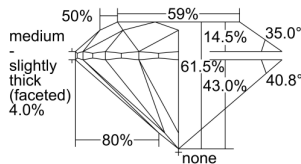

GIA®

FACSIMILE

GIA REPORT 7351679841

Verify this report at GIA.edu

GIA NATURAL DIAMOND DOSSIER®

July 30, 2020
GIA Report Number 7351679841
Shape and Cutting Style ..... Round Brilliant
Measurements ..... 4.27 - 4.32 x 2.64 mm

GRADING RESULTS

Carat Weight ..... 0.30 carat
Color Grade ..... D
Clarity Grade VS1
Cut Grade ..... Excellent

ADDITIONAL GRADING INFORMATION

Polish ..... Excellent
Symmetry ..... Very Good
Fluorescence ..... None
Clarity Characteristics..... Crystal, Pinpoint, Indented Natural
Inscription(s): GIA 7351679841

PROPORTIONS

Profile to actual proportions

GRADING SCALES

GIA COLOR SCALE

COLOREDNESS	D
	E
	F
	G
	H
	I
	J
NEAR COLORLESS	K
	L
Faint	M
	N
	O
	P
Very Light	Q
	R
	S
	T
	U
	V
Light	W
	X
	Y
	Z

GIA CLARITY SCALE

VERY VERY SLIGHTLY INCLUDED	FLAWLESS
	INTERNALLY FLAWLESS
VERY SLIGHTLY INCLUDED	VVS₁
	VVS₂
SLIGHTLY INCLUDED	VS₁
	VS₂
INCLUDED	SI₁
	SI₂
	I₁
	I₂
	I₃

GIA CUT SCALE

EXCELLENT
VERY GOOD
GOOD
FAIR
POOR