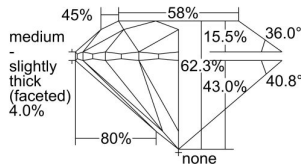

GIA®

FACSIMILE

GIA REPORT 7351775020

Verify this report at GIA.edu

GIA NATURAL DIAMOND DOSSIER®

August 19, 2020
GIA Report Number 7351775020
Shape and Cutting Style ..... Round Brilliant
Measurements ..... 5.02 - 5.08 x 3.14 mm

GRADING RESULTS

Carat Weight ..... 0.50 carat
Color Grade ..... G
Clarity Grade VS1
Cut Grade ..... Excellent

ADDITIONAL GRADING INFORMATION

Polish ..... Excellent
Symmetry ..... Very Good
Fluorescence ..... Faint
Clarity Characteristics..... Crystal, Pinpoint, Indented Natural
Inscription(s): GIA 7351775020

PROPORTIONS

Profile to actual proportions

GRADING SCALES

GIA COLOR SCALE

COLOREDNESS	D
	E
	F
	G
	H
	I
	J
NEAR COLORLESS	K
	L
FAINTE	M
	N
	O
	P
VERY LIGHT	Q
	R
	S
	T
	U
	V
	W
	X
	Y
LIGHT	Z

GIA CLARITY SCALE

VERY VERY SLIGHTLY INCLUDED	FLAWLESS
	INTERNALLY FLAWLESS
VERY SLIGHTLY INCLUDED	VVS₁
	VVS₂
SLIGHTLY INCLUDED	VS₁
	VS₂
INCLUDED	SI₁
	SI₂
	I₁
	I₂
	I₃

GIA CUT SCALE

EXCELLENT
VERY GOOD
GOOD
FAIR
POOR