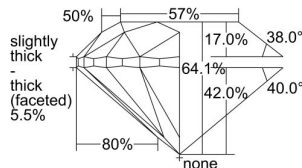

GIA®

FACSIMILE

GIA REPORT

7352814956

Verify this report at GIA.edu

GIA NATURAL DIAMOND DOSSIER®

August 27, 2020
GIA Report Number 7352814956
Shape and Cutting Style ..... Round Brilliant
Measurements ..... 4.57 - 4.61 x 2.94 mm

GRADING RESULTS

Carat Weight ..... 0.40 carat
Color Grade ..... D
Clarity Grade VVS1
Cut Grade ..... Very Good

ADDITIONAL GRADING INFORMATION

Polish ..... Excellent
Symmetry ..... Very Good
Fluorescence ..... Faint
Clarity Characteristics ..... Pinpoint
Inscription(s): GIA 7352814956

PROPORTIONS

Profile to actual proportions

GRADING SCALES

GIA COLOR SCALE

COLORLESS	D
	E
	F
	G
	H
	I
	J
NEAR COLORLESS	K
	L
FAIN	M
	N
	O
	P
VERY LIGHT	Q
	R
	S
	T
	U
	V
	W
	X
	Y
LIGHT	Z

GIA CLARITY SCALE

VERY VERY SLIGHTLY INCLUDED	FLAWLESS
	INTERNALLY FLAWLESS
VERY SLIGHTLY INCLUDED	VVS₁
	VVS₂
SLIGHTLY INCLUDED	VS₁
	VS₂
INCLUDED	SI₁
	SI₂
	I₁
	I₂
	I₃

GIA CUT SCALE

EXCELLENT
VERY GOOD
GOOD
FAIR
POOR