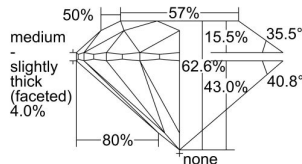

GIA®

FACSIMILE

GIA REPORT

7352836261

Verify this report at GIA.edu

GIA NATURAL DIAMOND DOSSIER®

August 30, 2020
GIA Report Number 7352836261
Shape and Cutting Style ..... Round Brilliant
Measurements ..... 6.16 - 6.21 x 3.87 mm

GRADING RESULTS

Carat Weight ..... 0.92 carat
Color Grade ..... E
Clarity Grade VVS1
Cut Grade ..... Excellent

ADDITIONAL GRADING INFORMATION

Polish ..... Excellent
Symmetry ..... Excellent
Fluorescence ..... Strong Blue
Clarity Characteristics ..... Pinpoint
Inscription(s): GIA 7352836261

PROPORTIONS

Profile to actual proportions

GRADING SCALES

GIA COLOR SCALE

COLORLESS	D
	E
	F
	G
	H
	I
	J
NEAR COLORLESS	K
	L
Faint	M
	N
	O
	P
	Q
Very Light	R
	S
	T
	U
	V
	W
	X
	Y
Light	Z

GIA CLARITY SCALE

VERY VERY SLIGHTLY INCLUDED	FLAWLESS
	INTERNALLY FLAWLESS
VERY SLIGHTLY INCLUDED	VVS₁
	VVS₂
SLIGHTLY INCLUDED	VS₁
	VS₂
INCLUDED	SI₁
	SI₂
	I₁
	I₂
	I₃

GIA CUT SCALE

EXCELLENT
VERY GOOD
GOOD
FAIR
POOR