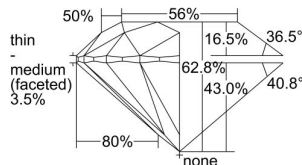

GIA®

FACSIMILE

GIA REPORT

7353496226

Verify this report at GIA.edu

GIA NATURAL DIAMOND DOSSIER®

July 02, 2020
GIA Report Number 7353496226
Shape and Cutting Style ..... Round Brilliant
Measurements ..... 4.25 - 4.29 x 2.68 mm

GRADING RESULTS

Carat Weight ..... 0.30 carat
Color Grade ..... D
Clarity Grade VS1
Cut Grade ..... Excellent

ADDITIONAL GRADING INFORMATION

Polish ..... Excellent
Symmetry ..... Very Good
Fluorescence ..... None
Clarity Characteristics..... Feather, Pinpoint, Indented Natural
Inscription(s): GIA 7353496226

PROPORTIONS

Profile to actual proportions

GRADING SCALES

GIA COLOR SCALE

COLORESS	D
	E
	F
	G
	H
	I
	J
NEAR COLORESS	K
	L
Faint	M
	N
	O
	P
	Q
	R
	S
	T
	U
	V
	W
	X
	Y
Light	Z

GIA CLARITY SCALE

FLAWLESS	VERY VERY SLIGHTLY INCLUDED	VVS₁	VVS₂	VS₁	VS₂	SL₁	SL₂	I₁	I₂	I₃	
											FLAWLESS
INTERNALLY FLAWLESS	VERY SLIGHTLY INCLUDED										

GIA CUT SCALE

EXCELLENT
VERY GOOD
GOOD
FAIR
POOR