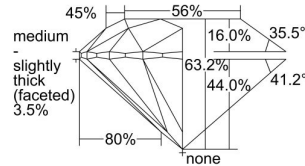

GIA®

FACSIMILE

GIA REPORT 7358663573

Verify this report at GIA.edu

GIA NATURAL DIAMOND DOSSIER®

July 27, 2020
GIA Report Number 7358663573
Shape and Cutting Style ..... Round Brilliant
Measurements ..... 5.12 - 5.17 x 3.25 mm

GRADING RESULTS

Carat Weight ..... 0.53 carat
Color Grade ..... D
Clarity Grade VVS2
Cut Grade ..... Excellent

ADDITIONAL GRADING INFORMATION

Polish ..... Excellent
Symmetry ..... Excellent
Fluorescence ..... Medium Blue
Clarity Characteristics..... Pinpoint, Internal Graining
Inscription(s): GIA 7358663573

PROPORTIONS

Profile to actual proportions