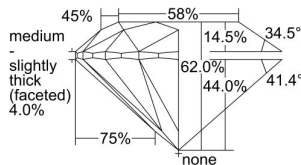

GIA®

FACSIMILE

GIA REPORT 7358695672

Verify this report at GIA.edu

GIA NATURAL DIAMOND DOSSIER®

August 02, 2020
GIA Report Number 7358695672
Shape and Cutting Style ..... Round Brilliant
Measurements ..... 4.29 - 4.32 x 2.67 mm

GRADING RESULTS

Carat Weight ..... 0.30 carat
Color Grade ..... D
Clarity Grade VVS1
Cut Grade ..... Excellent

ADDITIONAL GRADING INFORMATION

Polish ..... Excellent
Symmetry ..... Excellent
Fluorescence ..... None
Clarity Characteristics ..... Pinpoint, Feather
Inscription(s): GIA 7358695672

PROPORTIONS

Profile to actual proportions