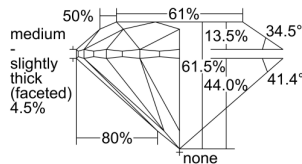

GIA®

FACSIMILE

GIA REPORT

7411696442

Verify this report at GIA.edu

GIA NATURAL DIAMOND DOSSIER®

December 17, 2021
GIA Report Number **7411696442**
Shape and Cutting Style ..... **Round Brilliant**
Measurements ..... **5.09 - 5.14 x 3.15 mm**

GRADING RESULTS

Carat Weight ..... **0.51 carat**
Color Grade ..... **H**
Clarity Grade **S12**
Cut Grade ..... **Excellent**

ADDITIONAL GRADING INFORMATION

Polish ..... **Excellent**
Symmetry ..... **Excellent**
Fluorescence ..... **None**
Clarity Characteristics..... **Crystal, Feather**
Inscription(s): **GIA 7411696442**

PROPORTIONS

Profile to actual proportions

GRADING SCALES

GIA COLOR SCALE

COLORED	D
	E
	F
	G
	H
	I
	J
NEAR COLORLESS	K
	L
	M
	N
	O
	P
	Q
	R
	S
	T
	U
	V
	W
	X
	Y
	Z

GIA CLARITY SCALE

VERY VERY SLIGHTLY INCLUDED	FLAWLESS
	INTERNALLY FLAWLESS
VERY SLIGHTLY INCLUDED	VVS₁
	VVS₂
SLIGHTLY INCLUDED	VS₁
	VS₂
INCLUDED	I₁
	I₂
	I₃

GIA CUT SCALE

EXCELLENT
VERY GOOD
GOOD
FAIR
POOR