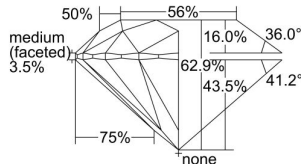

GIA®

FACSIMILE

GIA REPORT 7412118781

Verify this report at GIA.edu

GIA NATURAL DIAMOND DOSSIER®

November 02, 2021
GIA Report Number 7412118781
Shape and Cutting Style ..... Round Brilliant
Measurements ..... 5.08 - 5.11 x 3.21 mm

GRADING RESULTS

Carat Weight ..... 0.51 carat
Color Grade I
Clarity Grade SI2
Cut Grade ..... Excellent

ADDITIONAL GRADING INFORMATION

Polish ..... Excellent
Symmetry ..... Excellent
Fluorescence ..... Faint
Clarity Characteristics ..... Cloud, Crystal
Inscription(s): GIA 7412118781

PROPORTIONS

Profile to actual proportions

GRADING SCALES

GIA COLOR SCALE

COLORED	D
	E
	F
	G
	H
	I
	J
NEAR COLORLESS	K
	L
	M
	N
	O
	P
	Q
	R
	S
	T
	U
	V
	W
	X
	Y
	Z

GIA CLARITY SCALE

VERY VERY SLIGHTLY INCLUDED	FLAWLESS
	INTERNALLY FLAWLESS
VERY SLIGHTLY INCLUDED	VVS₁
	VVS₂
SLIGHTLY INCLUDED	VS₁
	VS₂
INCLUDED	SI₁
	SI₂
	I₁
	I₂
	I₃

GIA CUT SCALE

EXCELLENT
VERY GOOD
GOOD
FAIR
POOR