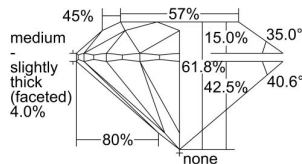

GIA®

FACSIMILE

GIA NATURAL DIAMOND DOSSIER®

December 09, 2021
GIA Report Number 7412557610
Shape and Cutting Style ..... Round Brilliant
Measurements ..... 4.52 - 4.55 x 2.80 mm

GRADING RESULTS

Carat Weight ..... 0.36 carat
Color Grade ..... H
Clarity Grade S11
Cut Grade ..... Excellent

ADDITIONAL GRADING INFORMATION

Polish ..... Excellent
Symmetry ..... Excellent
Fluorescence ..... Faint
Clarity Characteristics ..... Cloud
Inscription(s): GIA 7412557610

GIA REPORT 7412557610

Verify this report at GIA.edu

PROPORTIONS

Profile to actual proportions

GRADING SCALES

GIA
COLOR
SCALE

COLORLESS	D
	E
	F
	G
	H
	I
	J
NEAR COLORLESS	K
	L
FAIN	M
	N
	O
	P
VERY LIGHT	Q
	R
	S
	T
	U
	V
	W
	X
	Y
LIGHT	Z

GIA
CLARITY
SCALE

VERY VERY SLIGHTLY INCLUDED	FLAWLESS
	INTERNALLY FLAWLESS
VERY SLIGHTLY INCLUDED	VVS₁
	VVS₂
SLIGHTLY INCLUDED	VS₁
	VS₂
INCLUDED	I₁
	I₂
	I₃

GIA
CUT
SCALE

EXCELLENT
VERY GOOD
GOOD
FAIR
POOR