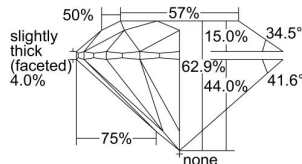

GIA®

FACSIMILE

GIA REPORT

7418297163

Verify this report at GIA.edu

GIA NATURAL DIAMOND DOSSIER®

November 17, 2021
GIA Report Number 7418297163
Shape and Cutting Style ..... Round Brilliant
Measurements ..... 4.76 - 4.79 x 3.00 mm

GRADING RESULTS

Carat Weight ..... 0.42 carat
Color Grade ..... G
Clarity Grade VS2
Cut Grade ..... Excellent

ADDITIONAL GRADING INFORMATION

Polish ..... Excellent
Symmetry ..... Excellent
Fluorescence ..... Medium Blue
Clarity Characteristics ..... Cloud, Crystal
Inscription(s): GIA 7418297163

PROPORTIONS

Profile to actual proportions

GRADING SCALES

GIA COLOR SCALE

COLORED	D
	E
	F
	G
	H
	I
	J
NEAR COLORLESS	K
	L
	M
	N
	O
	P
	Q
	R
	S
	T
	U
	V
	W
	X
	Y
	Z

GIA CLARITY SCALE

FLAWLESS	INTERNAL FLAWLESS	
		FLAWLESS
VERY VERY SLIGHTLY INCLUDED	VVS₁	
	VVS₂	
VERY SLIGHTLY INCLUDED	VS₁	
	VS₂	
SLIGHTLY INCLUDED	SI₁	
	SI₂	
INCLUDED	I₁	
	I₂	
	I₃	

GIA CUT SCALE

EXCELLENT
VERY GOOD
GOOD
FAIR
POOR