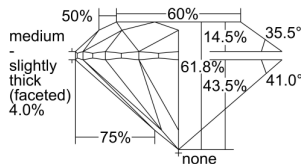

GIA®

FACSIMILE

GIA REPORT 7421438333

Verify this report at GIA.edu

GIA NATURAL DIAMOND DOSSIER®

February 22, 2022
GIA Report Number 7421438333
Shape and Cutting Style ..... Round Brilliant
Measurements ..... 5.18 - 5.22 x 3.21 mm

GRADING RESULTS

Carat Weight ..... 0.54 carat
Color Grade ..... E
Clarity Grade SI2
Cut Grade ..... Excellent

ADDITIONAL GRADING INFORMATION

Polish ..... Excellent
Symmetry ..... Excellent
Fluorescence ..... None
Clarity Characteristics ..... Crystal, Cloud
Inscription(s): GIA 7421438333

PROPORTIONS

Profile to actual proportions

GRADING SCALES

GIA COLOR SCALE	GIA CLARITY SCALE	GIA CUT SCALE	
D	FLAWLESS	EXCELLENT	
E	INTERNALLY FLAWLESS		
F		VVS₁	VERY GOOD
G	VVS₂		
H	VS₁	GOOD	
I	VS₂		
J	SI₁	FAIR	
K	SI₂		
L	I₁	POOR	
M	I₂		
N	I₃		
O			
P			
Q			
R			
S			
T			
U			
V			
W			
X			
Y			
Z