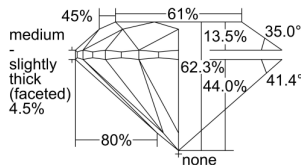

GIA®

FACSIMILE

GIA REPORT 7428018232

Verify this report at GIA.edu

GIA NATURAL DIAMOND DOSSIER®

January 20, 2022
GIA Report Number **7428018232**
Shape and Cutting Style ..... **Round Brilliant**
Measurements ..... **5.01 - 5.08 x 3.14 mm**

GRADING RESULTS

Carat Weight ..... **0.50 carat**
Color Grade ..... **F**
Clarity Grade **VS2**
Cut Grade ..... **Excellent**

ADDITIONAL GRADING INFORMATION

Polish ..... **Excellent**
Symmetry ..... **Very Good**
Fluorescence ..... **Faint**
Clarity Characteristics..... **Cloud, Cavity**
Inscription(s): **GIA 7428018232**

PROPORTIONS

Profile to actual proportions

GRADING SCALES

GIA COLOR SCALE	GIA CLARITY SCALE	GIA CUT SCALE	
D	FLAWLESS	EXCELLENT	
E	INTERNALLY FLAWLESS		
F		VVS₁	VERY GOOD
G	VVS₂		
H	VS₁	GOOD	
I	VS₂		
J	SI₁	FAIR	
K	SI₂		
L	I₁	POOR	
M	I₂		
N	I₃		
O			
P			
Q			
R			
S			
T			
U			
V			
W			
X			
Y			
Z