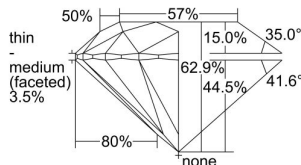

GIA®

FACSIMILE

GIA REPORT 7432416786

Verify this report at GIA.edu

GIA NATURAL DIAMOND DOSSIER®

May 13, 2022
GIA Report Number **7432416786**
Shape and Cutting Style ..... **Round Brilliant**
Measurements ..... **4.41 - 4.45 x 2.79 mm**

GRADING RESULTS

Carat Weight ..... **0.33 carat**
Color Grade ..... **E**
Clarity Grade **S11**
Cut Grade ..... **Excellent**

ADDITIONAL GRADING INFORMATION

Polish ..... **Excellent**
Symmetry ..... **Excellent**
Fluorescence ..... **None**
Clarity Characteristics ..... **Cloud**
Inscription(s): **GIA 7432416786**

PROPORTIONS

Profile to actual proportions

GRADING SCALES

GIA COLOR SCALE	GIA CLARITY SCALE	GIA CUT SCALE	
D	FLAWLESS	EXCELLENT	
E	INTERNALLY FLAWLESS		
F		VVS₁	VERY GOOD
G	VVS₂		
H	VS₁	GOOD	
I	VS₂		
J	S1₁	FAIR	
K	S1₂		
L	I₁	POOR	
M	I₂		
N	I₃		
O			
P			
Q			
R			
S			
T			
U			
V			
W			
X			
Y			
Z