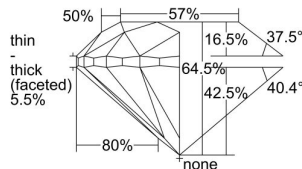

GIA®

FACSIMILE

GIA REPORT 7436629590

Verify this report at GIA.edu

GIA NATURAL DIAMOND DOSSIER®

June 06, 2022
GIA Report Number **7436629590**
Shape and Cutting Style ..... **Round Brilliant**
Measurements ..... **4.78 - 4.82 x 3.10 mm**

GRADING RESULTS

Carat Weight ..... **0.46 carat**
Color Grade ..... **I**
Clarity Grade **S11**
Cut Grade ..... **Very Good**

ADDITIONAL GRADING INFORMATION

Polish ..... **Excellent**
Symmetry ..... **Excellent**
Fluorescence ..... **None**
Clarity Characteristics..... **Feather**
Inscription(s): **GIA 7436629590**

PROPORTIONS

Profile to actual proportions

GRADING SCALES

GIA COLOR SCALE

COLORED	D
	E
	F
	G
	H
	I
	J
NEAR COLORLESS	K
	L
Faint	M
	N
	O
	P
Very Light	Q
	R
	S
	T
	U
	V
Light	W
	X
	Y
	Z

GIA CLARITY SCALE

FLAWLESS	VERY VERY SLIGHTLY INCLUDED	VVS₁	VVS₂	VS₁	VS₂	S1₁	S1₂	I₁	I₂	I₃	
											FLAWLESS
INTERNALLY FLAWLESS											

GIA CUT SCALE

EXCELLENT
VERY GOOD
GOOD
FAIR
POOR