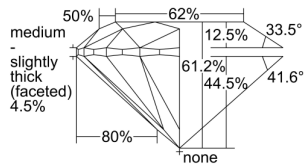

GIA®

FACSIMILE

GIA REPORT

7436669332

Verify this report at GIA.edu

GIA NATURAL DIAMOND DOSSIER®

June 10, 2022
GIA Report Number **7436669332**
Shape and Cutting Style ..... **Round Brilliant**
Measurements ..... **5.08 - 5.12 x 3.12 mm**

GRADING RESULTS

Carat Weight ..... **0.50 carat**
Color Grade ..... **D**
Clarity Grade **S11**
Cut Grade ..... **Excellent**

ADDITIONAL GRADING INFORMATION

Polish ..... **Excellent**
Symmetry ..... **Very Good**
Fluorescence ..... **None**
Clarity Characteristics..... **Cloud, Crystal, Knot**
Inscription(s): **GIA 7436669332**

PROPORTIONS

Profile to actual proportions

GRADING SCALES

GIA COLOR SCALE	GIA CLARITY SCALE	GIA CUT SCALE
D	FLAWLESS	EXCELLENT
E	INTERNALLY FLAWLESS	
F	VVS₁	VERY GOOD
G		
H	VS₁	GOOD
I		
J	SI₁	FAIR
K		
L	I₁	POOR
M		
N	I₂	
O		
P	I₃	
Q		
R		
S		
T		
U		
V		
W		
X		
Y		
Z